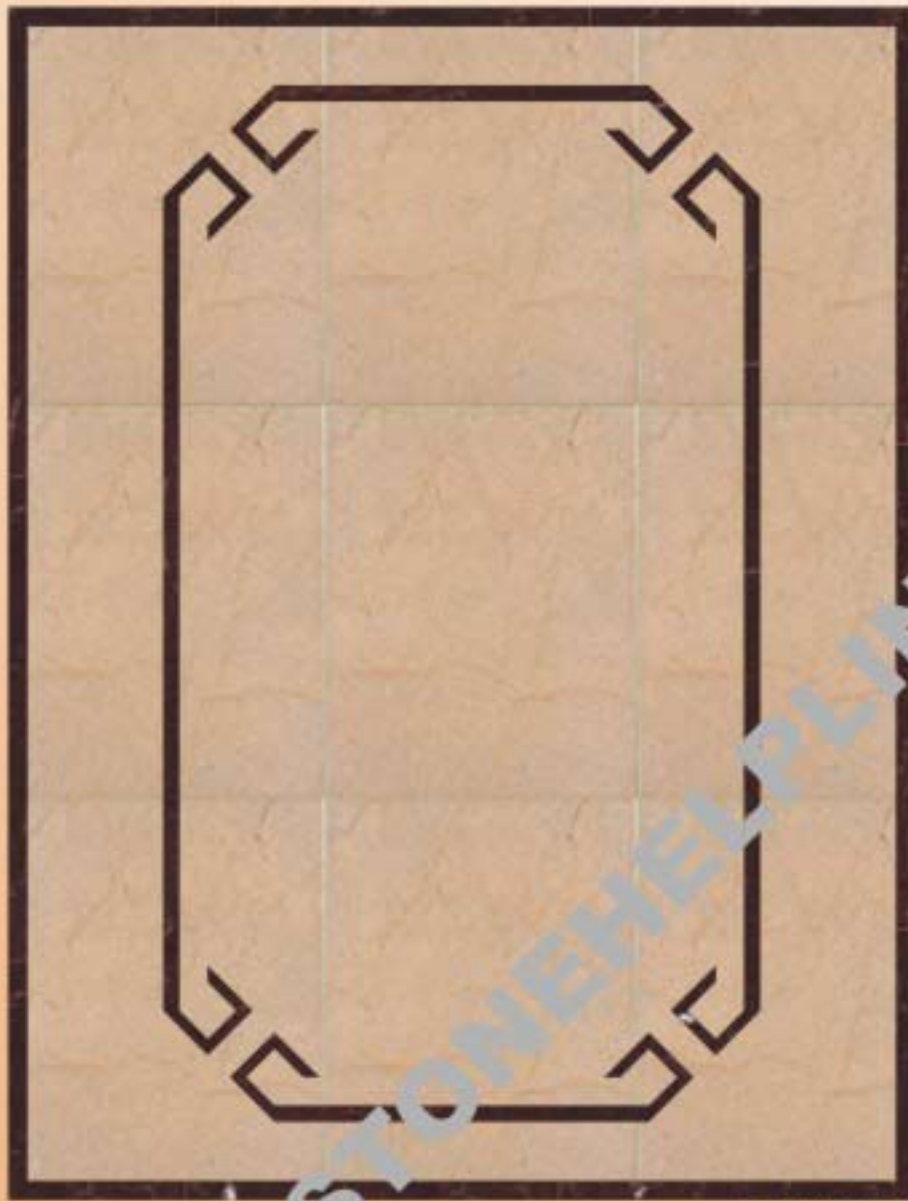

Scale : 10mm = 1 Foot

STONE HANDICRAFTS

COMBINATION

Crema Classico

Black Marqunia

Scale : 10mm = 1 Foot

Floor Plan

STONE HANDICRAFTS